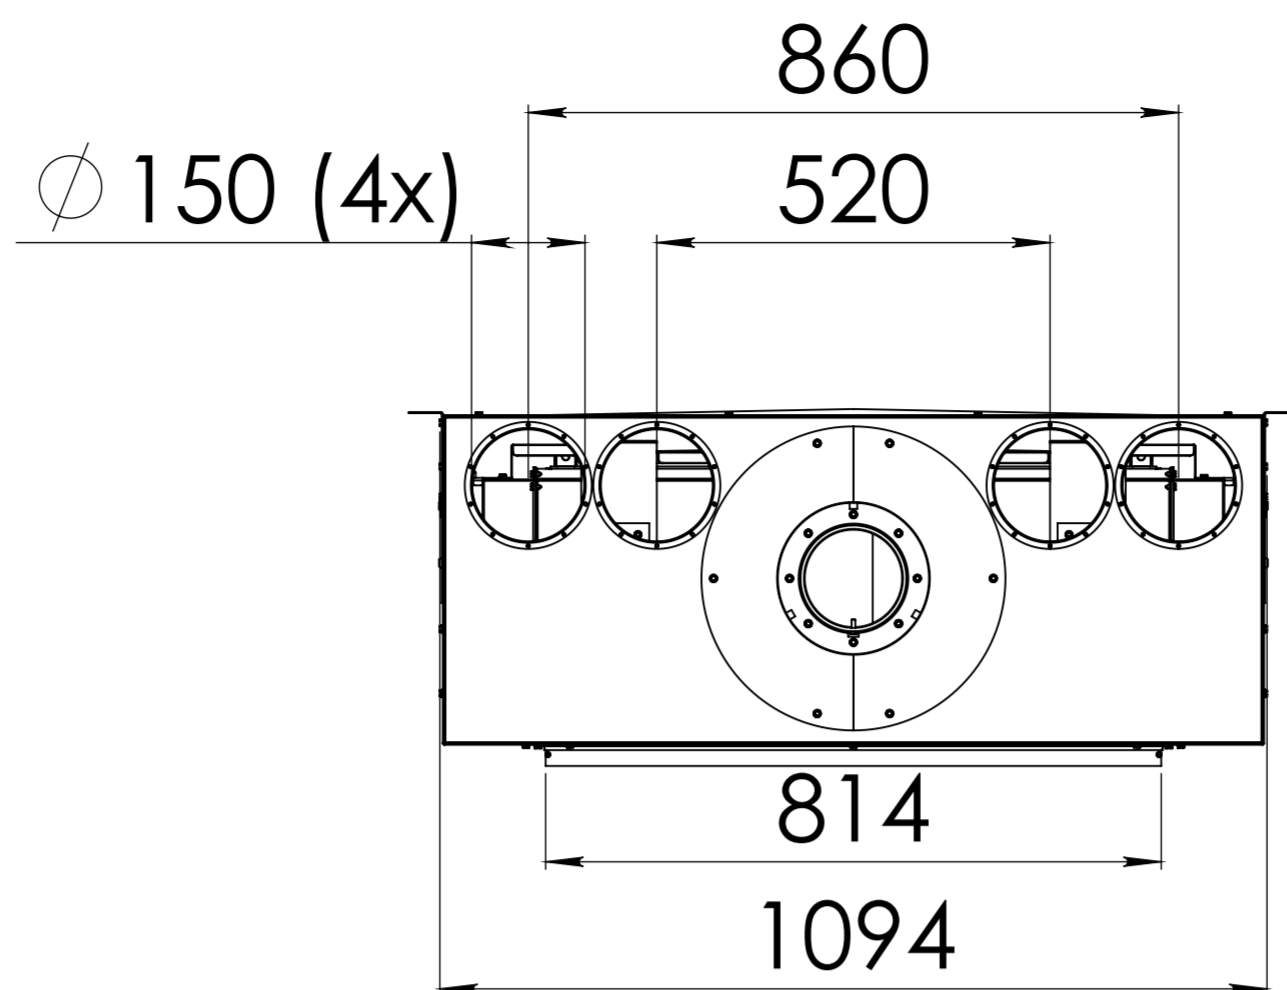

38C-2159/2

Maestro 75

Maestro 75 convectionbox