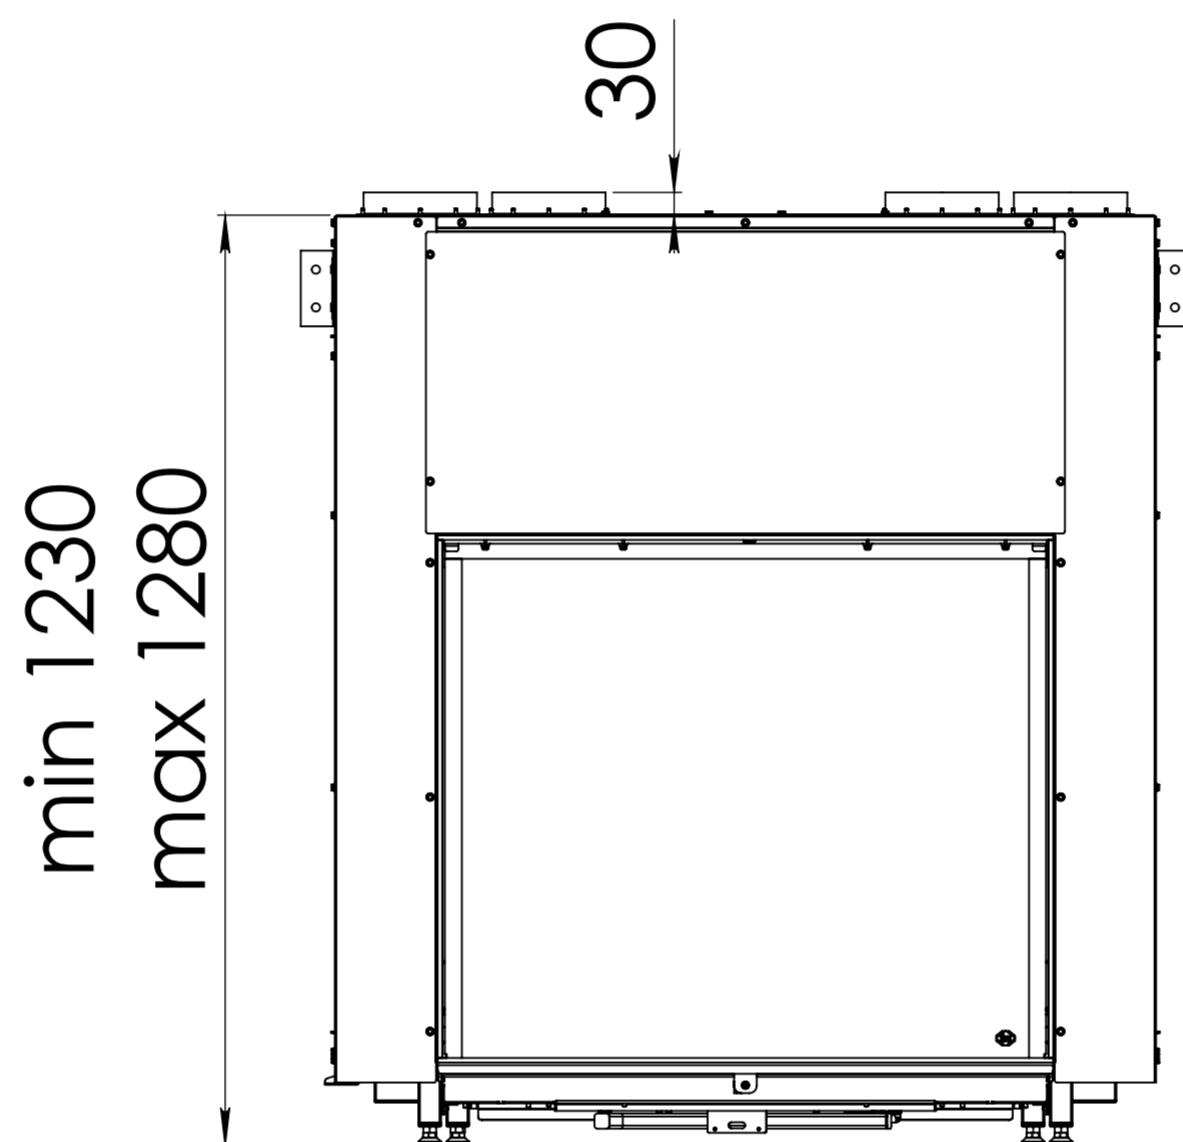

38C-2159/2

Maestro 75

Maestro 75 convectionbox