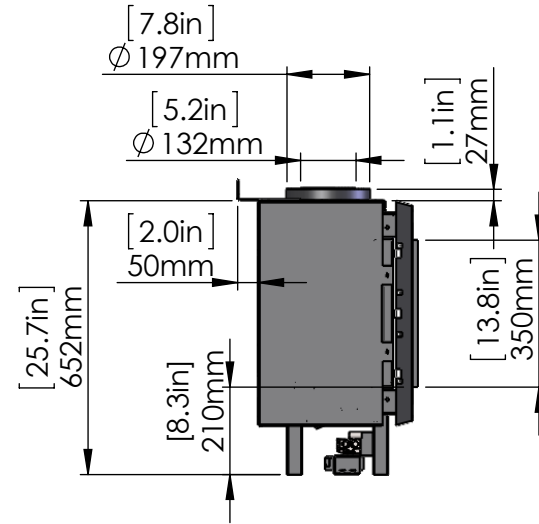

## 200 Front Default

# 200H Front Double Glass