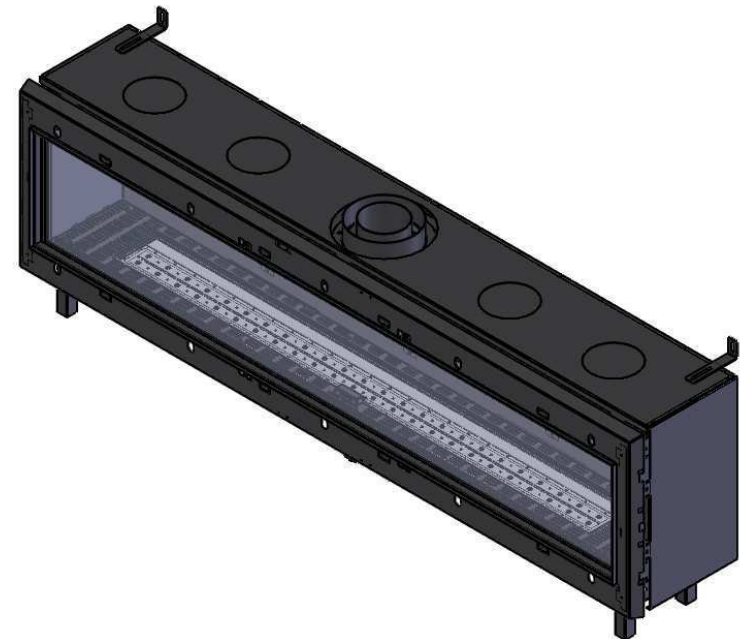

## 200 Front Default

# 200H Front Double Glass