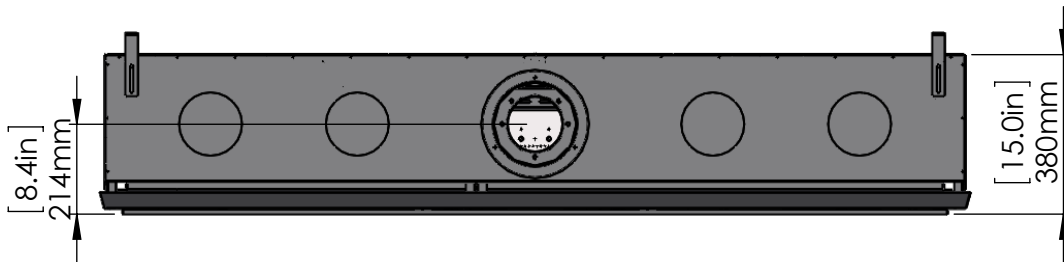

## 200 Front Default

# 200H Front Double Glass