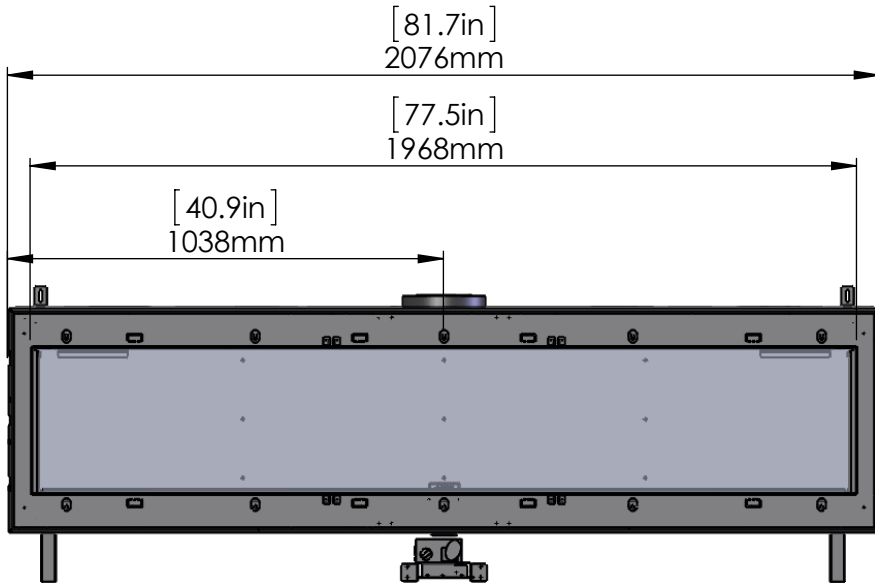

## 200 Front Default

# 200H Front Double Glass