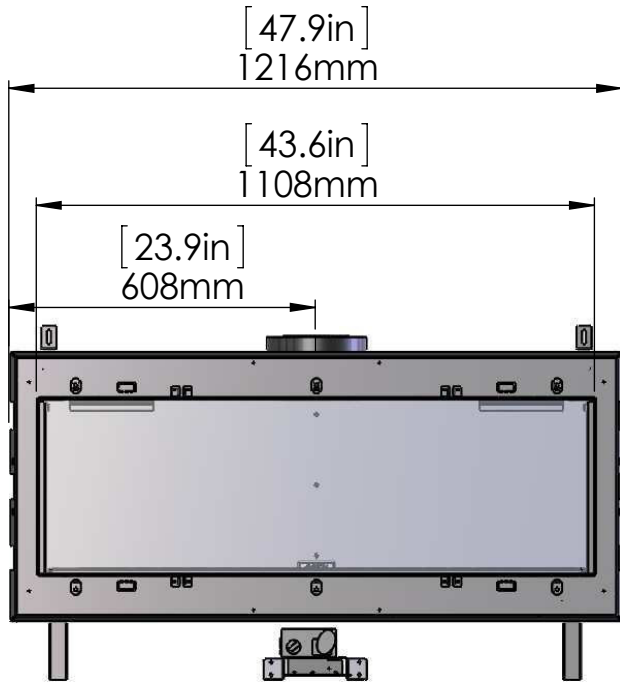

110 Front Default

110H Front Double Glass