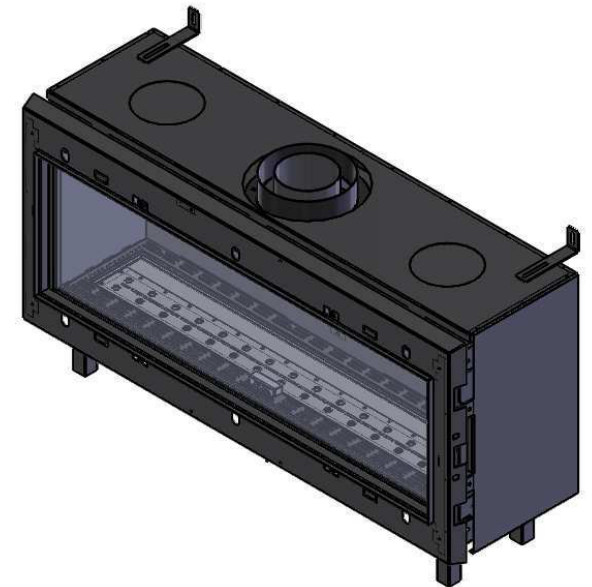

110 Front Default

110H Front Double Glass