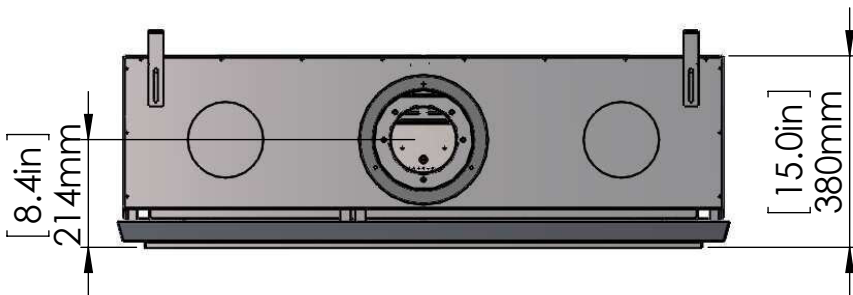

110 Front Default

110H Front Double Glass