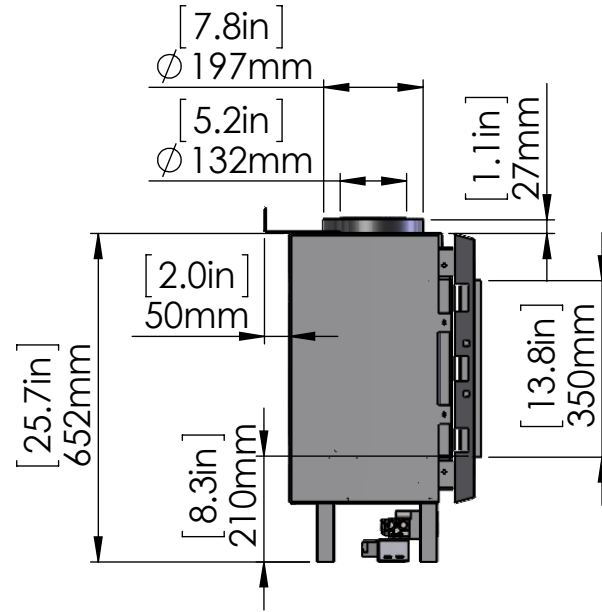

110 Front Default

110H Front Double Glass