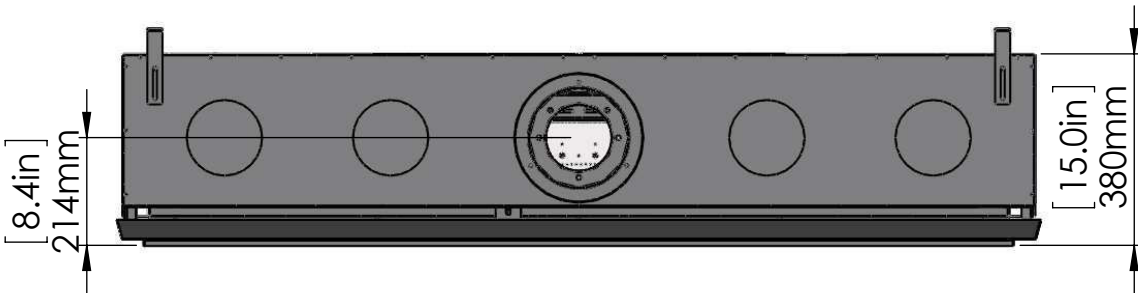

170 Front Default

[72.3in]
1836mm

[68.0in]
1728mm

[36.1in]
918mm

[7.8in]
Ø 197mm

[5.2in]
Ø 132mm

[1.1in]
27mm

[25.7in]
652mm

[2.0in]
50mm

[8.3in]
210mm

[13.8in]
350mm

[8.4in]
214mm

[15.0in]
380mm

170H Front Double Glass