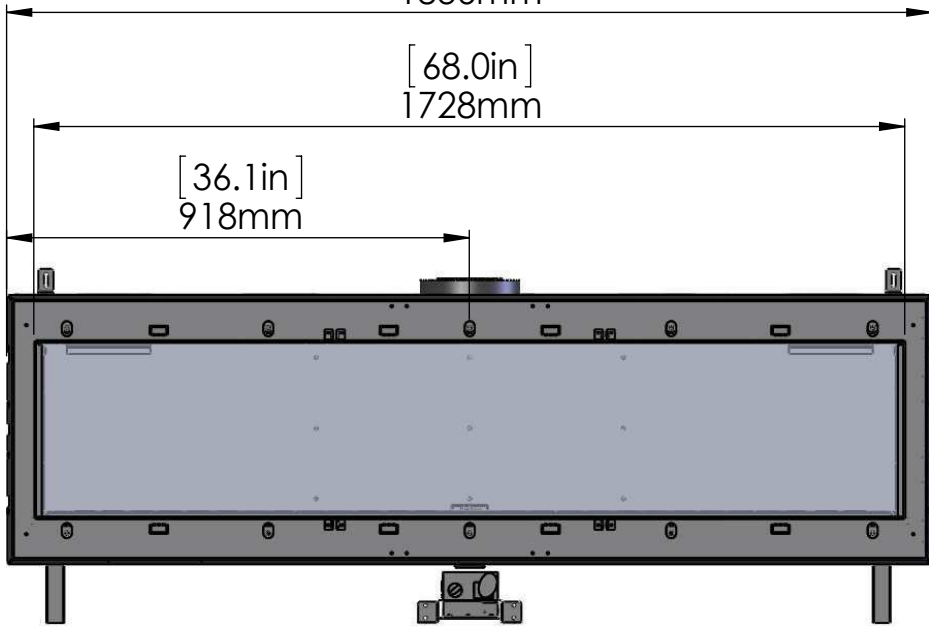

170 Front Default

[72.3in]
1836mm

[68.0in]
1728mm

[36.1in]
918mm

[7.8in]
Ø 197mm

[5.2in]
Ø 132mm

[1.1in]
27mm

[25.7in]
652mm

[2.0in]
50mm

[8.3in]
210mm

[13.8in]
350mm

[8.4in]
214mm

[15.0in]
380mm

170H Front Double Glass