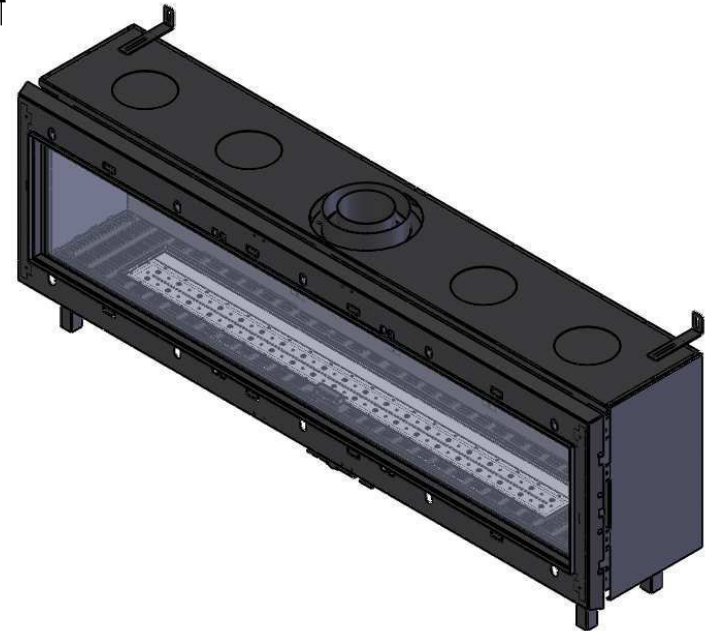

170 Front Default

[72.3in]
1836mm

[68.0in]
1728mm

[36.1in]
918mm

[7.8in]
Ø 197mm

[5.2in]
Ø 132mm

[1.1in]
27mm

[25.7in]
652mm

[2.0in]
50mm

[8.3in]
210mm

[13.8in]
350mm

[8.4in]
214mm

[15.0in]
380mm

170H Front Double Glass