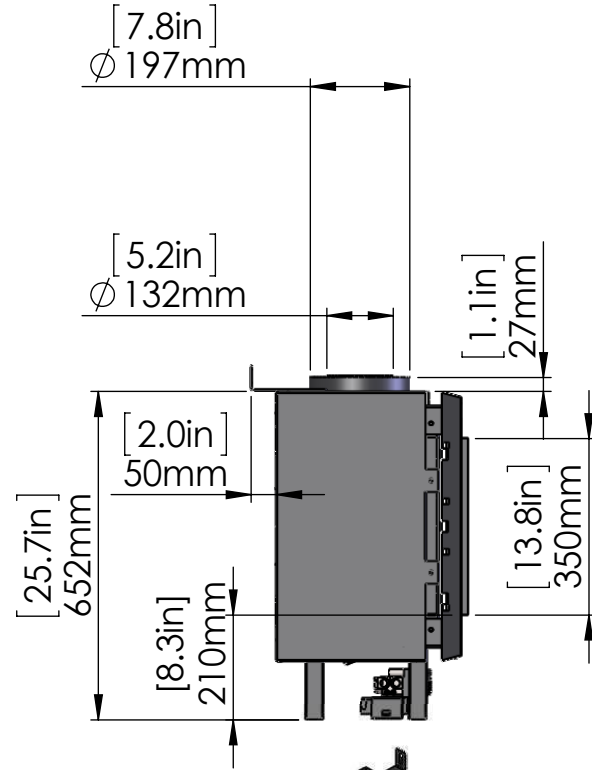

170 Front Default

[72.3in]
1836mm

[68.0in]
1728mm

[36.1in]
918mm

[7.8in]
Ø 197mm

[5.2in]
Ø 132mm

[1.1in]
27mm

[25.7in]
652mm

[2.0in]
50mm

[8.3in]
210mm

[13.8in]
350mm

[8.4in]
214mm

[15.0in]
380mm

170H Front Double Glass